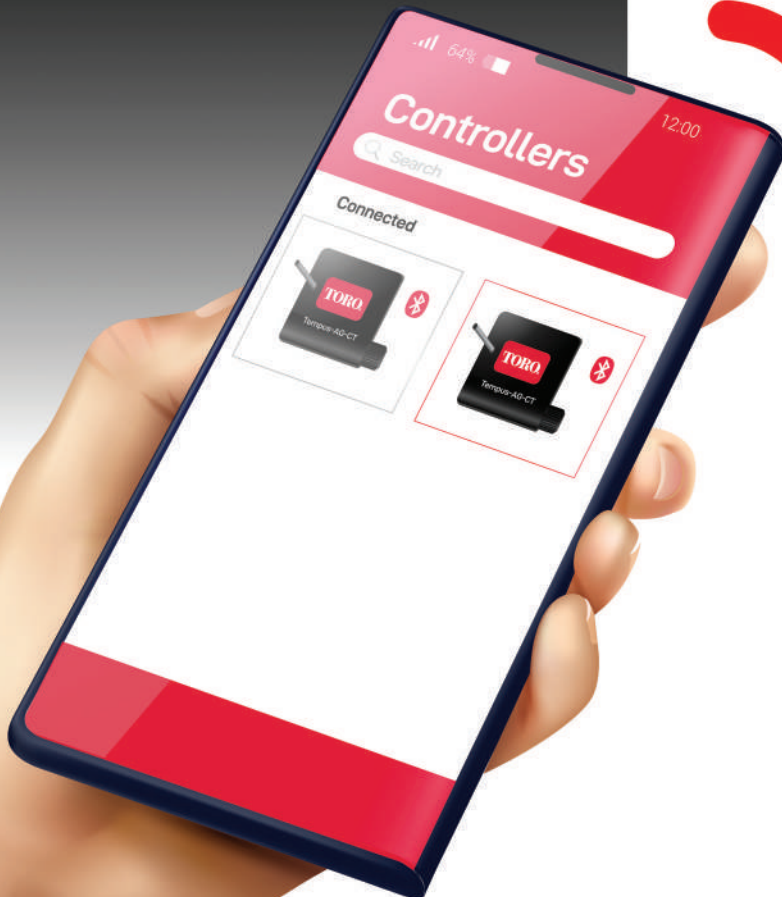

AUTOMATION

THE FUTURE OF AGRICULTURE

▶ TEMPUS FAMILY OF PRODUCTS

For more information including user manual, help guides, training videos and more, visit toro.com/tempus-ag

AUTOMATION

Meet the simplicity

TEMPUS-AG-4G

- ▶ System automation made easy. Wireless devices can connect to the cloud via 4G or Wi-Fi base station(s), or directly to your mobile device via Bluetooth.

A solar powered (or wall connected) base station that connects all controllers and devices to the cloud.